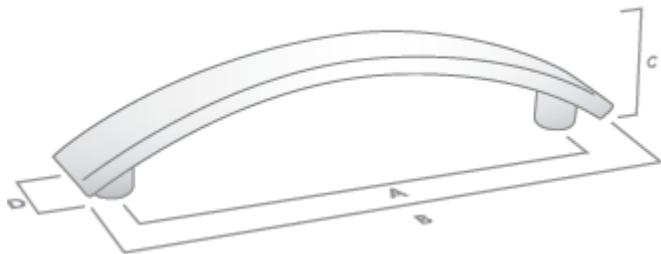

ARC

THE CONTOUR COLLECTION

ARC HANDLE

FINISH	CODE	HC	L	W/D	P/H
Matt Black	011.128.04	128mm	149mm	15mm	25mm
Polished Chrome	011.128.06	128mm	149mm	15mm	25mm
Dull Brushed Nickel	011.128.10	128mm	149mm	15mm	25mm
Matt Black	011.160.04	160mm	180mm	15mm	26mm
Polished Chrome	011.160.06	160mm	180mm	15mm	26mm
Dull Brushed Nickel	011.160.10	160mm	180mm	15mm	26mm
Matt Black	011.224.04	224mm	241mm	15mm	30mm
Polished Chrome	011.224.06	224mm	241mm	15mm	30mm
Dull Brushed Nickel	011.224.10	224mm	241mm	15mm	30mm

HC Hole Centres (A)
 L Overall Length (B)
 W/D Width or Diameter (D)
 P/H Projection or Height (C)

AVAILABLE FINISHES:

Polished Chrome

Dull Brushed Nickel

Matt Black