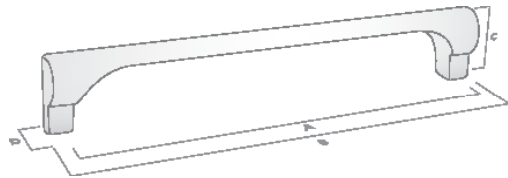

TERRACE

THE STATEMENT COLLECTION

TERRACE HANDLE

| FINISH | CODE | HC | L | W/D | P/H |
|--------------------|-------------|-------|-------|------|------|
| Matt Black | 170.160.04 | 160mm | 168mm | 18mm | 29mm |
| Brushed Nickel | 170.160.05 | 160mm | 168mm | 18mm | 29mm |
| Bright Chrome | 170.160.06 | 160mm | 168mm | 18mm | 29mm |
| Bright Copper | 170.160.30 | 160mm | 168mm | 18mm | 29mm |
| Antique Copper | 170.160.31 | 160mm | 168mm | 18mm | 29mm |
| Matt Brushed Brass | 170.160.35M | 160mm | 168mm | 18mm | 29mm |
| Matt Black | 170.224.04 | 224mm | 232mm | 18mm | 29mm |
| Brushed Nickel | 170.224.05 | 224mm | 232mm | 18mm | 29mm |
| Bright Chrome | 170.224.06 | 224mm | 232mm | 18mm | 29mm |
| Bright Copper | 170.224.30 | 224mm | 232mm | 18mm | 29mm |
| Antique Copper | 170.224.31 | 224mm | 232mm | 18mm | 29mm |
| Matt Brushed Brass | 170.224.35M | 224mm | 232mm | 18mm | 29mm |
| Matt Black | 170.320.04 | 320mm | 328mm | 18mm | 29mm |
| Brushed Nickel | 170.320.05 | 320mm | 328mm | 18mm | 29mm |
| Bright Chrome | 170.320.06 | 320mm | 328mm | 18mm | 29mm |
| Bright Copper | 170.320.30 | 320mm | 328mm | 18mm | 29mm |
| Antique Copper | 170.320.31 | 320mm | 328mm | 18mm | 29mm |
| Matt Brushed Brass | 170.320.35M | 320mm | 328mm | 18mm | 29mm |

HC Hole Centres (A)
 L Overall Length (B)
 W/D Width or Diameter (D)
 P/H Projection or Height (C)

AVAILABLE FINISHES:

Matt Black

Brushed Nickel

Bright Chrome

Bright Copper

Antique Copper

Matt Brushed Brass

TERRACE

THE STATEMENT COLLECTION

TERRACE KNOB

| FINISH | CODE | HC | L | W/D | P/H |
|--------------------|-------------|----|------|------|------|
| Matt Black | 170.019.04 | - | 19mm | 19mm | 21mm |
| Brushed Nickel | 170.019.05 | - | 19mm | 19mm | 21mm |
| Bright Chrome | 170.019.06 | - | 19mm | 19mm | 21mm |
| Bright Copper | 170.019.30 | - | 19mm | 19mm | 21mm |
| Antique Copper | 170.019.31 | - | 19mm | 19mm | 21mm |
| Matt Brushed Brass | 170.019.35M | - | 19mm | 19mm | 21mm |