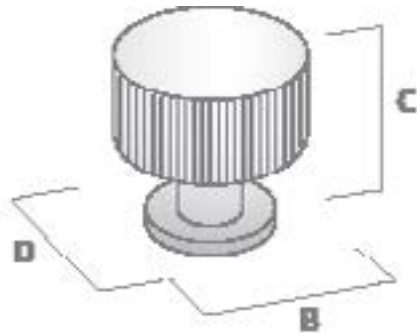

ROMANO

THE STATEMENT COLLECTION

HC Hole Centres (A)
 L Overall Length (B)
 W/D Width or Diameter (D)
 P/H Projection or Height (C)

ROMANO KNOB

FINISH	CODE	HC	L	W/D	P/H
Matt Black	237.030.04	-	30mm	30mm	30mm
Dull Brushed Nickel	237.030.10	-	30mm	30mm	30mm
Satin Brass	237.030.35S	-	30mm	30mm	30mm
Bronze	237.030.47	-	30mm	30mm	30mm

ROMANO HANDLE

FINISH	CODE	HC	L	W/D	P/H
Matt Black	237.128.04	128mm	168mm	14mm	33mm
Dull Brushed Nickel	237.128.10	128mm	168mm	14mm	33mm
Satin Brass	237.128.35S	128mm	168mm	14mm	33mm
Bronze	237.128.47	128mm	168mm	14mm	33mm
Matt Black	237.192.04	192mm	242mm	14mm	33mm
Dull Brushed Nickel	237.192.10	192mm	242mm	14mm	33mm
Satin Brass	237.192.35S	192mm	242mm	14mm	33mm
Bronze	237.192.47	192mm	242mm	14mm	33mm
Matt Black	237.256.04	256mm	316mm	14mm	33mm
Dull Brushed Nickel	237.256.10	256mm	316mm	14mm	33mm
Satin Brass	237.256.35S	256mm	316mm	14mm	33mm
Bronze	237.256.47	256mm	316mm	14mm	33mm

FINISH	CODE	HC	L	W/D	P/H
Matt Black	237.352.04	352mm	450mm	20mm	50mm
Dull Brushed Nickel	237.352.10	352mm	450mm	20mm	50mm
Satin Brass	237.352.35S	352mm	450mm	20mm	50mm
Bronze	237.352.47	352mm	450mm	20mm	50mm