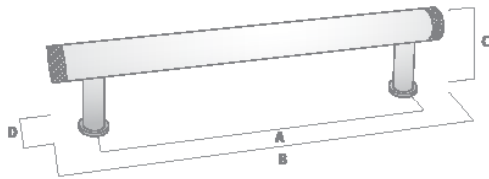

### KERESTE HANDLE

FINISH	CODE	HC	L	W/D	P/H
Walnut-Satin Brass	235.128.35S	128mm	154mm	14mm	37mm
Walnut-Satin Brass	235.192.35S	192mm	218mm	14mm	37mm

HC Hole Centres (A)  
 L Overall Length (B)  
 W/D Width or Diameter (D)  
 P/H Projection or Height (C)