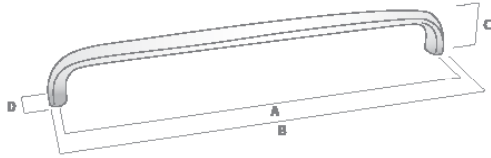

DECADE PULL HANDLE

FINISH	CODE	HC	L	W/D	P/H
Matt Black	208.076.04	76mm	87mm	13mm	24mm
Dull Brushed Nickel	208.076.10	76mm	87mm	13mm	24mm
Polished Nickel	208.076.28	76mm	87mm	13mm	24mm
Satin Brass	208.076.355	76mm	87mm	13mm	24mm
Bronze	208.076.47	76mm	87mm	13mm	24mm
Matt Black	208.102.04	102mm	122mm	16mm	30mm
Dull Brushed Nickel	208.102.10	102mm	122mm	16mm	30mm
Polished Nickel	208.102.28	102mm	122mm	16mm	30mm
Satin Brass	208.102.355	102mm	122mm	16mm	30mm
Bronze	208.102.47	102mm	122mm	16mm	30mm
Matt Black	208.152.04	152mm	161mm	16mm	30mm
Dull Brushed Nickel	208.152.10	152mm	161mm	16mm	30mm
Polished Nickel	208.152.28	152mm	161mm	16mm	30mm
Satin Brass	208.152.355	152mm	161mm	16mm	30mm
Bronze	208.152.47	152mm	161mm	16mm	30mm

HC Hole Centres (A)
 L Overall Length (B)
 W/D Width or Diameter (D)
 P/H Projection or Height (C)

AVAILABLE FINISHES:

Dull Brushed Nickel

Polished Nickel

Satin Brass

Matt Black

Bronze

DECADE

THE NOSTALGIA COLLECTION

HC Hole Centres (A)
 L Overall Length (B)
 W/D Width or Diameter (D)
 P/H Projection or Height (C)

DECADE APPLIANCE PULL

FINISH	CODE	HC	L	W/D	P/H
Dull Brushed Nickel	208.254.10	254mm	270mm	25mm	55mm
Polished Nickel	208.254.28	254mm	270mm	25mm	55mm
Satin Brass	208.254.35S	254mm	270mm	25mm	55mm
Matt Black	208.254.04	254mm	270mm	25mm	55mm
Bronze	208.254.47	254mm	270mm	25mm	55mm
Dull Brushed Nickel	208.381.10	381mm	395mm	25mm	55mm
Polished Nickel	208.381.28	381mm	395mm	25mm	55mm
Satin Brass	208.381.35S	381mm	395mm	25mm	55mm
Matt Black	208.381.04	381mm	395mm	25mm	55mm
Bronze	208.381.47	381mm	395mm	25mm	55mm