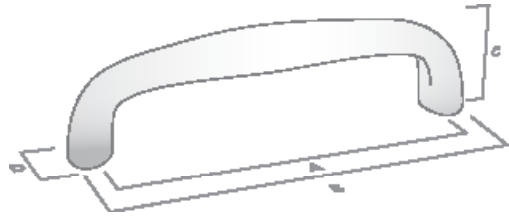

DECADE PULL HANDLE

FINISH	CODE	HC	L	W/D	P/H
Matt Black	208.076.04	76mm	87mm	13mm	24mm
Dull Brushed Nickel	208.076.10	76mm	87mm	13mm	24mm
Polished Nickel	208.076.28	76mm	87mm	13mm	24mm
Satin Brass	208.076.355	76mm	87mm	13mm	24mm
Bronze	208.076.47	76mm	87mm	13mm	24mm
Matt Black	208.102.04	102mm	122mm	16mm	30mm
Dull Brushed Nickel	208.102.10	102mm	122mm	16mm	30mm
Polished Nickel	208.102.28	102mm	122mm	16mm	30mm
Satin Brass	208.102.355	102mm	122mm	16mm	30mm
Bronze	208.102.47	102mm	122mm	16mm	30mm
Matt Black	208.152.04	152mm	161mm	16mm	30mm
Dull Brushed Nickel	208.152.10	152mm	161mm	16mm	30mm
Polished Nickel	208.152.28	152mm	161mm	16mm	30mm
Satin Brass	208.152.355	152mm	161mm	16mm	30mm
Bronze	208.152.47	152mm	161mm	16mm	30mm