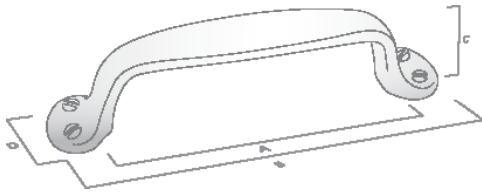

DECADE CUP PULL

FINISH	CODE	HC	L	W/D	P/H
Matt Black	203.076.04	76mm	118mm	25mm	36mm
Dull Brushed Nickel	203.076.10	76mm	118mm	25mm	36mm
Polished Nickel	203.076.28	76mm	118mm	25mm	36mm
Satin Brass	203.076.35S	76mm	118mm	25mm	36mm
Bronze	203.076.47	76mm	118mm	25mm	36mm
Matt Black	202.076.04	76mm	95mm	23mm	32mm
Dull Brushed Nickel	202.076.10	76mm	95mm	23mm	32mm
Polished Nickel	202.076.28	76mm	95mm	23mm	32mm
Satin Brass	202.076.35S	76mm	95mm	23mm	32mm
Bronze	202.076.47	76mm	95mm	23mm	32mm

HC Hole Centres (A)
 L Overall Length (B)
 W/D Width or Diameter (D)
 P/H Projection or Height (C)

DECADE PULL HANDLE

FINISH	CODE	HC	L	W/D	P/H
Dull Brushed Nickel	205.102.10	102mm	131mm	25mm	30mm
Polished Nickel	205.102.28	102mm	131mm	25mm	30mm