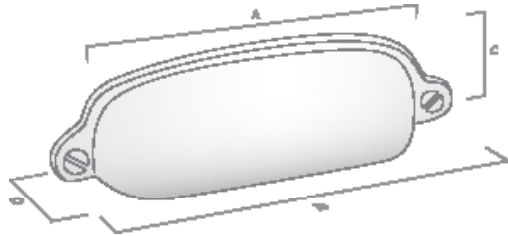

DECADE

THE NOSTALGIA COLLECTION

HC Hole Centres (A)
 L Overall Length (B)
 W/D Width or Diameter (D)
 P/H Projection or Height (C)

DECADE CUP PULL

FINISH	CODE	HC	L	W/D	P/H
Dull Brushed Nickel	200.076.10	76mm	100mm	27mm	18mm
Polished Nickel	200.076.28	76mm	100mm	27mm	18mm

DECADE CUP PULL

FINISH	CODE	HC	L	W/D	P/H
Matt Black	203.076.04	76mm	118mm	25mm	36mm
Dull Brushed Nickel	203.076.10	76mm	118mm	25mm	36mm
Polished Nickel	203.076.28	76mm	118mm	25mm	36mm
Satin Brass	203.076.35S	76mm	118mm	25mm	36mm
Bronze	203.076.47	76mm	118mm	25mm	36mm
Matt Black	202.076.04	76mm	95mm	23mm	32mm
Dull Brushed Nickel	202.076.10	76mm	95mm	23mm	32mm
Polished Nickel	202.076.28	76mm	95mm	23mm	32mm
Satin Brass	202.076.35S	76mm	95mm	23mm	32mm
Bronze	202.076.47	76mm	95mm	23mm	32mm

HC Hole Centres (A)
 L Overall Length (B)
 W/D Width or Diameter (D)
 P/H Projection or Height (C)

DECADE PULL HANDLE

FINISH	CODE	HC	L	W/D	P/H
Dull Brushed Nickel	205.102.10	102mm	131mm	25mm	30mm
Polished Nickel	205.102.28	102mm	131mm	25mm	30mm