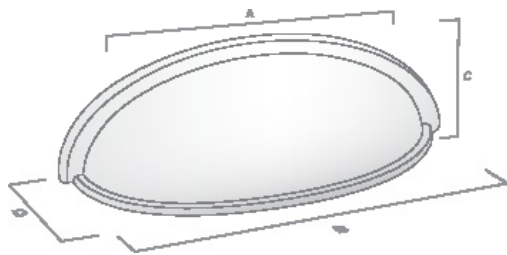

DECADE

THE NOSTALGIA COLLECTION

HC Hole Centres (A)
 L Overall Length (B)
 W/D Width or Diameter (D)
 P/H Projection or Height (C)

DECADE CUP PULL

FINISH	CODE	HC	L	W/D	P/H
Dull Brushed Nickel	200.076.10	76mm	100mm	27mm	18mm
Polished Nickel	200.076.28	76mm	100mm	27mm	18mm

DECADE CUP PULL

FINISH	CODE	HC	L	W/D	P/H
Matt Black	203.076.04	76mm	118mm	25mm	36mm
Dull Brushed Nickel	203.076.10	76mm	118mm	25mm	36mm
Polished Nickel	203.076.28	76mm	118mm	25mm	36mm
Satin Brass	203.076.35S	76mm	118mm	25mm	36mm
Bronze	203.076.47	76mm	118mm	25mm	36mm
Matt Black	202.076.04	76mm	95mm	23mm	32mm
Dull Brushed Nickel	202.076.10	76mm	95mm	23mm	32mm
Polished Nickel	202.076.28	76mm	95mm	23mm	32mm
Satin Brass	202.076.35S	76mm	95mm	23mm	32mm
Bronze	202.076.47	76mm	95mm	23mm	32mm

HC Hole Centres (A)
 L Overall Length (B)
 W/D Width or Diameter (D)
 P/H Projection or Height (C)

DECADE PULL HANDLE

FINISH	CODE	HC	L	W/D	P/H
Dull Brushed Nickel	205.102.10	102mm	131mm	25mm	30mm
Polished Nickel	205.102.28	102mm	131mm	25mm	30mm