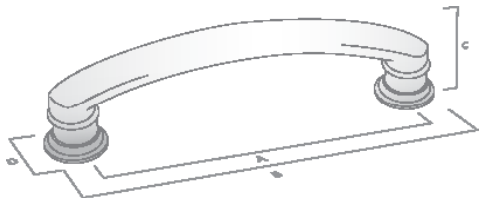

DECADE CUP PULL

FINISH	CODE	HC	L	W/D	P/H
Matt Black	203.076.04	76mm	118mm	25mm	36mm
Dull Brushed Nickel	203.076.10	76mm	118mm	25mm	36mm
Polished Nickel	203.076.28	76mm	118mm	25mm	36mm
Satin Brass	203.076.35S	76mm	118mm	25mm	36mm
Bronze	203.076.47	76mm	118mm	25mm	36mm
Matt Black	202.076.04	76mm	95mm	23mm	32mm
Dull Brushed Nickel	202.076.10	76mm	95mm	23mm	32mm
Polished Nickel	202.076.28	76mm	95mm	23mm	32mm
Satin Brass	202.076.35S	76mm	95mm	23mm	32mm
Bronze	202.076.47	76mm	95mm	23mm	32mm

HC Hole Centres (A)
 L Overall Length (B)
 W/D Width or Diameter (D)
 P/H Projection or Height (C)

DECADE PULL HANDLE

FINISH	CODE	HC	L	W/D	P/H
Dull Brushed Nickel	205.102.10	102mm	131mm	25mm	30mm
Polished Nickel	205.102.28	102mm	131mm	25mm	30mm