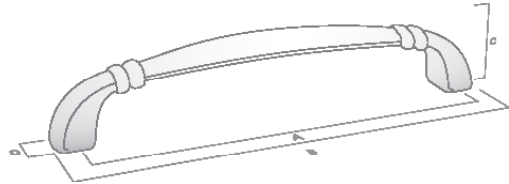

CENTURY

THE NOSTALGIA COLLECTION

HC Hole Centres (A)
L Overall Length (B)
W/D Width or Diameter (D)
P/H Projection or Height (C)

CENTURY HANDLE

FINISH	CODE	HC	L	W/D	P/H
Antique Black	165.096.01	96mm	109mm	12mm	24mm
Antique Brass	165.096.03	96mm	109mm	12mm	24mm
Matt Black	165.096.04	96mm	109mm	12mm	24mm
Polished Chrome	165.096.06	96mm	109mm	12mm	24mm
Satin Nickel	165.096.13	96mm	109mm	12mm	24mm
Pewter	165.096.14	96mm	109mm	12mm	24mm
Old America	165.096.23	96mm	109mm	12mm	24mm
Matt Brushed Brass	165.096.35M	96mm	109mm	12mm	24mm
Antique Black	165.128.01	128mm	140mm	14mm	27mm
Antique Brass	165.128.03	128mm	140mm	14mm	27mm
Matt Black	165.128.04	128mm	140mm	14mm	27mm
Polished Chrome	165.128.06	128mm	140mm	14mm	27mm
Satin Nickel	165.128.13	128mm	140mm	14mm	27mm
Pewter	165.128.14	128mm	140mm	14mm	27mm
Old America	165.128.23	128mm	140mm	14mm	27mm
Matt Brushed Brass	165.128.35M	128mm	140mm	14mm	27mm

AVAILABLE FINISHES:

Pewter

Old America

Matt Brushed Brass