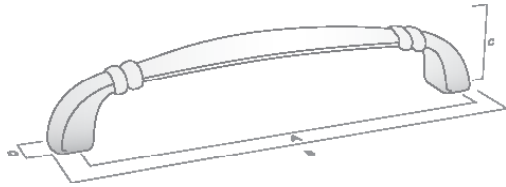

Matt Brushed Brass

CENTURY

THE NOSTALGIA COLLECTION

CENTURY HANDLE

FINISH	CODE	HC	L	W/D	P/H
Antique Black	165.160.01	160mm	174mm	16mm	27mm
Antique Brass	165.160.03	160mm	174mm	16mm	27mm
Matt Black	165.160.04	160mm	174mm	16mm	27mm
Polished Chrome	165.160.06	160mm	174mm	16mm	27mm
Satin Nickel	165.160.13	160mm	174mm	16mm	27mm
Pewter	165.160.14	160mm	174mm	16mm	27mm
Old America	165.160.23	160mm	174mm	16mm	27mm
Matt Brushed Brass	165.160.35M	160mm	174mm	16mm	27mm