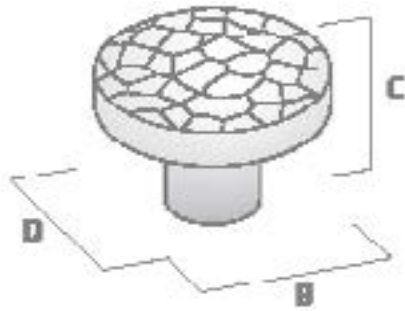

BEXHILL

THE STUDIO COLLECTION

BEXHILL HAMMERED KNOB

FINISH	CODE	HC	L	W/D	P/H
Polished Nickel	801.038.28	-	-	38mm	26mm
Satin Brass	801.038.35S	-	-	38mm	26mm
Gunmetal	801.038.45	-	-	38mm	26mm
Aged Brass	801.038.46	-	-	38mm	26mm

BEXHILL HAMMERED HANDLE

FINISH	CODE	HC	L	W/D	P/H
Polished Nickel	801.160.28	160mm	196mm	15mm	34mm
Satin Brass	801.160.35S	160mm	196mm	15mm	34mm
Gunmetal	801.160.45	160mm	196mm	15mm	34mm
Aged Brass	801.160.46	160mm	196mm	15mm	34mm

HC Hole Centres (A)
 L Overall Length (B)
 W/D Width or Diameter (D)
 P/H Projection or Height (C)

AVAILABLE FINISHES:

Polished Nickel

Satin Brass

Gunmetal

Aged Brass