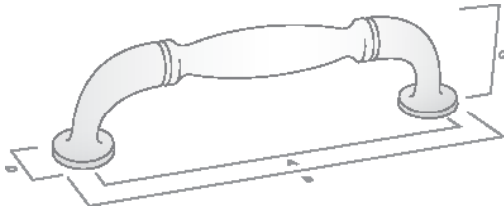

### SOVEREIGN HANDLE

FINISH	CODE	HC	L	W/D	P/H
Gold Plated	778.096.08	96mm	110mm	11mm	30mm
Gold Plated/ White	778.096.21	96mm	110mm	11mm	30mm