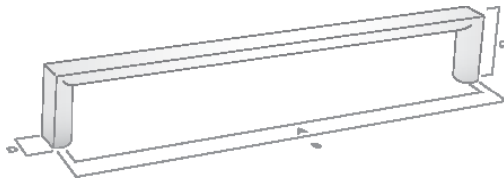

URBANE

THE STATEMENT COLLECTION

HC Hole Centres (A)
 L Overall Length (B)
 W/D Width or Diameter (D)
 P/H Projection or Height (C)

URBANE HANDLE

FINISH	CODE	HC	L	W/D	P/H
Matt Black	795.128.04	128mm	136mm	8mm	28mm
Dull Brushed Nickel	795.128.10	128mm	136mm	8mm	28mm
Matt White	795.128.25	128mm	136mm	8mm	28mm
Satin Gold	795.128.36	128mm	136mm	8mm	28mm
Graphite	795.128.37	128mm	136mm	8mm	28mm
Dusty Sand	795.128.29	128mm	136mm	8mm	28mm
Dusty Rose	795.128.48	128mm	136mm	8mm	28mm
Dusty Olive	795.128.52	128mm	136mm	8mm	28mm
Dusty Blue	795.128.60	128mm	136mm	8mm	28mm
Matt Black	795.192.04	192mm	200mm	8mm	28mm
Dull Brushed Nickel	795.192.10	192mm	200mm	8mm	28mm
Matt White	795.192.25	192mm	200mm	8mm	28mm
Satin Gold	795.192.36	192mm	200mm	8mm	28mm
Graphite	795.192.37	192mm	200mm	8mm	28mm
Dusty Sand	795.192.29	192mm	200mm	8mm	28mm
Dusty Rose	795.192.48	192mm	200mm	8mm	28mm
Dusty Olive	795.192.52	192mm	200mm	8mm	28mm
Dusty Blue	795.192.60	192mm	200mm	8mm	28mm
Matt Black	795.320.04	320mm	328mm	8mm	28mm
Dull Brushed Nickel	795.320.10	320mm	328mm	8mm	28mm
Matt White	795.320.25	320mm	328mm	8mm	28mm
Brushed Gold	795.320.32	320mm	328mm	8mm	28mm
Satin Gold	795.320.36	320mm	328mm	8mm	28mm
Graphite	795.320.37	320mm	328mm	8mm	28mm
Dusty Sand	795.320.29	320mm	328mm	8mm	28mm
Dusty Rose	795.320.48	320mm	328mm	8mm	28mm
Dusty Olive	795.320.52	320mm	328mm	8mm	28mm
Dusty Blue	795.320.60	320mm	328mm	8mm	28mm

URBANE

THE STATEMENT COLLECTION

URBANE SQUARE KNOB

FINISH	CODE	HC	L	W/D	P/H
Matt Black	796.025.04	-	25mm	25mm	28mm
Polished Chrome	796.025.06	-	25mm	25mm	28mm
Dull Brushed Nickel	796.025.10	-	25mm	25mm	28mm
Matt White	796.025.25	-	25mm	25mm	28mm
Brushed Gold	796.025.32	-	25mm	25mm	28mm
Satin Gold	796.025.36	-	25mm	25mm	28mm
Graphite	796.025.37	-	25mm	25mm	28mm
Dusty Sand	796.025.29	-	25mm	25mm	28mm
Dusty Rose	796.025.48	-	25mm	25mm	28mm
Dusty Olive	796.025.52	-	25mm	25mm	28mm
Dusty Blue	796.025.60	-	25mm	25mm	28mm